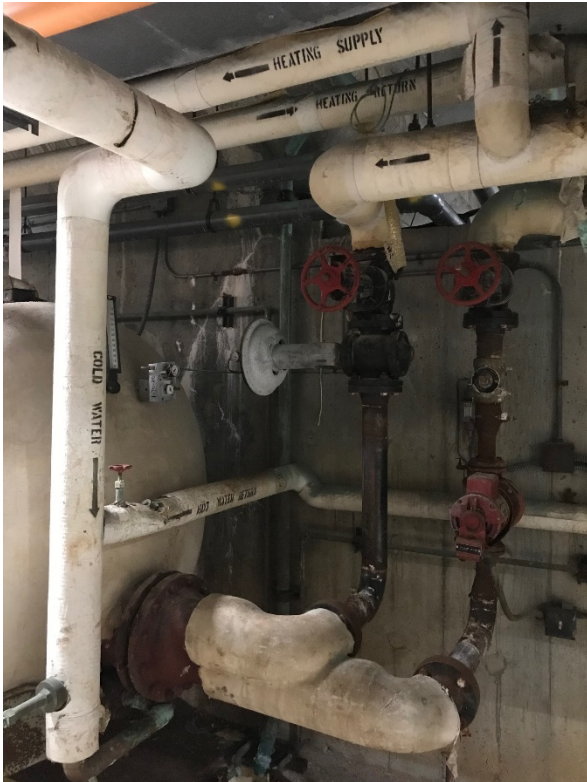

**City and Borough of Wrangell  
Recreation Center Hot Water Tank Replacement  
Photos of Existing Conditions**

Existing Hot Water Tank – Closer view from end of Corridor where it will be relocated

Existing Hot Water Tank – View of tank and support

**City and Borough of Wrangell  
Recreation Center Hot Water Tank Replacement  
Photos of Existing Conditions**

Existing Hot Water Tank – View to the far end of the Corridor where it will be relocated

Existing Hot Water Tank – Plumbing Works

**City and Borough of Wrangell  
Recreation Center Hot Water Tank Replacement  
Photos of Existing Conditions**

Existing Hot Water Tank – Plumbing Works

Existing Hot Water Tank – Plumbing Works