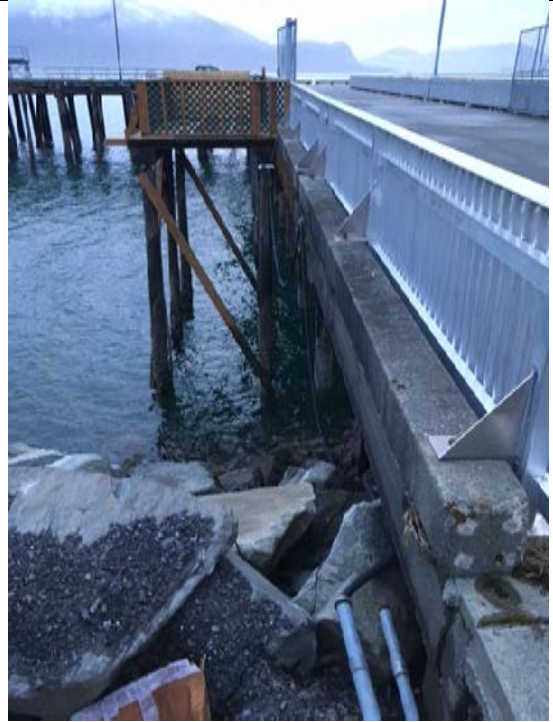

**Wrangell Dock Lighting**

November 26, 2016

**Existing Conditions Photos**

View of Approach Dock from Front Street Cul De Sac

View of Approach Dock from Main Dock

View of Main Dock North End

View of Main Dock North End

**Wrangell Dock Lighting**

**November 26, 2016**

**Existing Conditions Photos**

Equipment Rack

Power Center Equipment on Main Dock

Typical Light Pole

Light Pole Base on Approach Dock

**Wrangell Dock Lighting**

**November 26, 2016**

**Existing Conditions Photos**

Light Pole Base on Main Dock Upper South End

Light Pole Base on Main Dock Lower South End

Conduit to Light Pole on Main Dock Lower South End

Conduit to Light Pole - Approach Dock North Side

**Wrangell Dock Lighting**

November 26, 2016

**Existing Conditions Photos**

Conduit to Light Pole - Main Dock North End

Cable from Equipment Rack - Approach Dock South Side

Conduit Along Approach Dock South Side, Turning South Along Main Dock