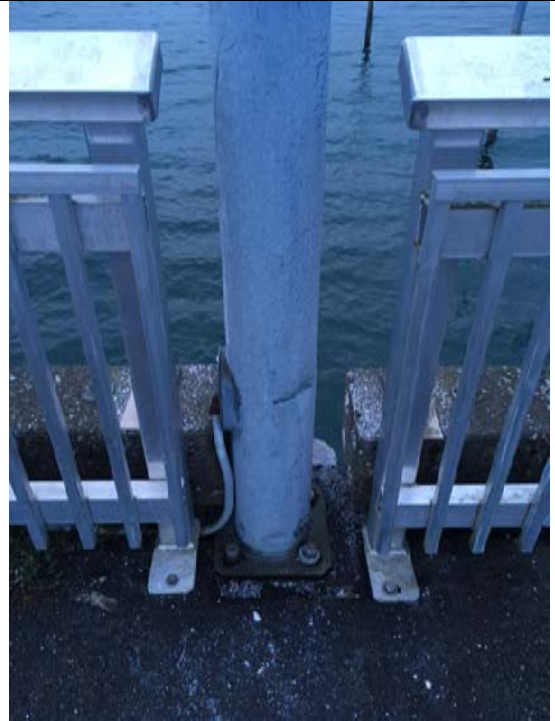

**Wrangell Dock Lighting**

November 26, 2016

**Existing Conditions Photos**

View of Approach Dock from Front Street Cul De Sac

View of Approach Dock from Main Dock

View of Main Dock North End

View of Main Dock North End

**Wrangell Dock Lighting**

**November 26, 2016**

**Existing Conditions Photos**

Equipment Rack

Power Center Equipment on Main Dock

Typical Light Pole

Light Pole Base on Approach Dock

**Wrangell Dock Lighting**

**November 26, 2016**

**Existing Conditions Photos**

Light Pole Base on Main Dock Upper South End

Light Pole Base on Main Dock Lower South End

Conduit to Light Pole on Main Dock Lower South End

Conduit to Light Pole - Approach Dock North Side

**Wrangell Dock Lighting**

November 26, 2016

**Existing Conditions Photos**

Conduit to Light Pole - Main Dock North End

Cable from Equipment Rack - Approach Dock South Side

Conduit Along Approach Dock South Side, Turning South Along Main Dock